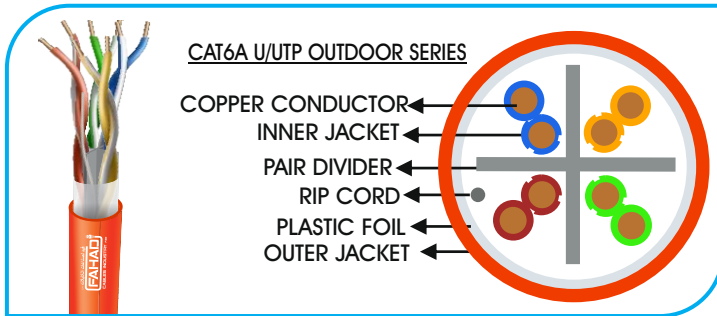

CAT6A U/UTP OUTDOOR SERIES

GENERAL SPECIFICATION

Basic Conductor:	MIX Copper
Conductor Size:	23AWG
Number of insulated conductors :	4 twisted pairs
Overall Coverage:	Plastic Foil
Outer Jacket:	PE
Standard Jacket Color:	Blue/Black/Grey/Violet/Orange
Standard Surface Marking:	Includes Fahad Cables P/N, cable description, Meter mark and Model Number
Packing:	305m / Wooden /Plastic Reel
Model No:	FCI-4063
Item Code:	6A136MOK
Country of Origin:	Made in UAE