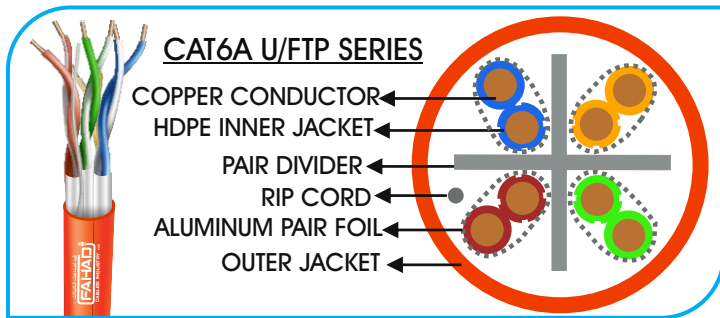

CAT6A U/FTP SERIES

GENERAL SPECIFICATION

Basic Conductor:	Mix Copper
Conductor Size:	23AWG
Number of insulated conductors :	4 twisted pairs
Overall Coverage:	Pair Aluminum Foil
Outer Jacket:	LSZH
Standard Jacket Color:	Blue/Black/Grey/Violet/Orange
Standard Surface Marking:	Includes Fahad Cables P/N, cable description, Meter mark and Model Number
Packing:	305m / BOX
Model No:	FCI-4078
Item Code:	6A336MLB
Country of Origin:	Made in UAE