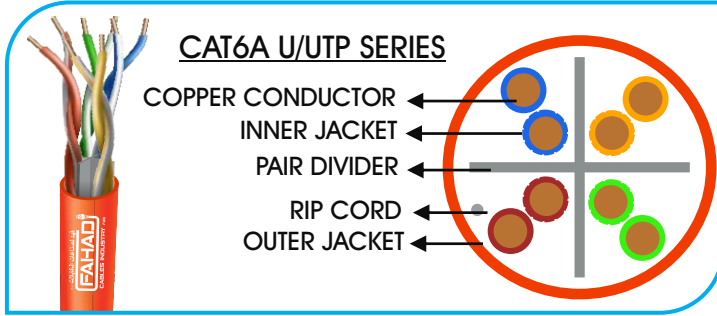

فهد لصناعات الكابلات

CAT6A LAN CABLE SERIES

High speed transmission

Pure copper core

Flexible body

PVC environmental

CAT6A U/UTP SERIES

GENERAL SPECIFICATION