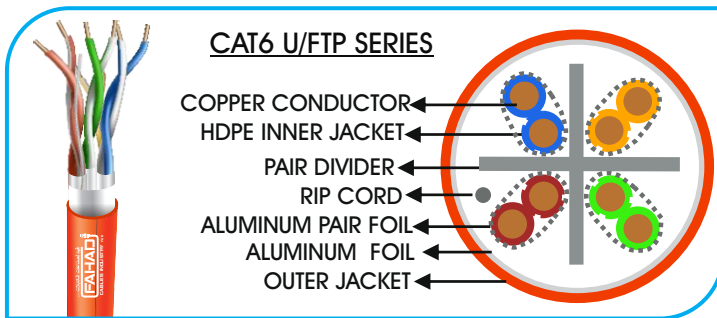

CAT6 F/FTP SERIES

GENERAL SPECIFICATION

Basic Conductor:	MIX Copper
Conductor Size:	23AWG
Number of insulated conductors :	4 twisted pairs
Overall Coverage:	Aluminum foil + Pair
Outer Jacket:	LSZH
Standard Jacket Color:	Blue/Black/Grey/Violet/Orange
Standard Surface Marking:	Includes Fahad Cables P/N, cable description, Meter mark and Model Number
Packing:	305m / Box
Model No:	FCI-4040
Item Code:	6X236MLB
Country of Origin:	Made in UAE

CAT6 U/FTP SERIES

GENERAL SPECIFICATION

Basic Conductor:	MIX Copper
Conductor Size:	23AWG
Number of insulated conductors :	4 twisted pairs
Overall Coverage:	PAIR Aluminum
Outer Jacket:	LSZH
Standard Jacket Color:	Blue/Black/Grey/Violet/Orange
Standard Surface Marking:	Includes Fahad Cables P/N, cable description, Meter mark and Model Number
Packing:	305m / Wooden /Plastic reel
Model No:	FCI-4045
Item Code:	6X336MLB
Country of Origin:	Made in UAE

CAT6 S/FTP SERIES

GENERAL SPECIFICATION

Basic Conductor:	MIX Copper
Conductor Size:	23AWG
Number of insulated conductors :	4 twisted pairs
Overall Coverage:	Braiding + Pair Aluminum Foil
Outer Jacket:	LSZH
Standard Jacket Color:	Blue/Black/Grey/Violet/Orange
Standard Surface Marking:	Includes Fahad Cables P/N, cable description, Meter mark and Model Number
Packing:	305m / Wooden /Plastic reel
Model No:	FCI-4050
Item Code:	6X536MLB
Country of Origin:	Made in UAE

CAT6 SF/UTP SERIES

GENERAL SPECIFICATION

Basic Conductor:	MIX Copper
Conductor Size:	23AWG
Number of insulated conductors :	4 twisted pairs
Overall Coverage:	Braiding + Aluminum Foil
Outer Jacket:	LSZH
Standard Jacket Color:	Blue/Black/Grey/Violet/Orange
Standard Surface Marking:	Includes Fahad Cables P/N, cable description, Meter mark and Model Number
Packing:	305m / Box
Model No:	FCI-4051
Item Code:	6X736MLB
Country of Origin:	Made in UAE