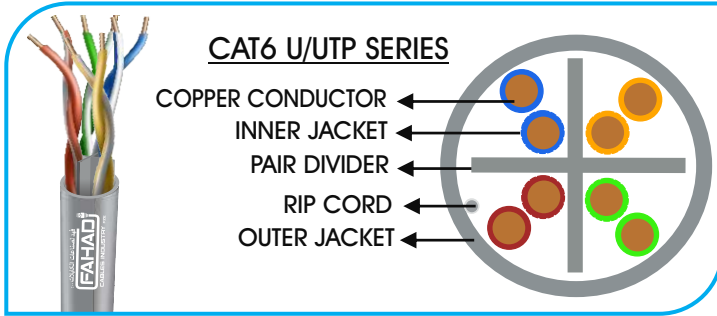

CAT6 U/UTP SERIES

GENERAL SPECIFICATION

Basic Conductor:	Bare Copper
Conductor Size:	23AWG
Number of insulated conductors :	4 twisted pairs
Overall Coverage:	N/L
Outer Jacket:	LSZH
Standard Jacket Color:	Blu x White/Blue, Orange x White/Orange, Green x White/Green, Brown x White/Brown
Standard Surface Marking:	Includes Fahad Cables P/N, cable description, Meter mark and Model Number
Packing:	305m / Box
Model No:	FCI-7401
Item Code:	6x132BLG
Country of Origin:	Made in UAE

CAT6 U/UTP SERIES

GENERAL SPECIFICATION

Basic Conductor:	Bare Copper
Conductor Size:	23AWG
Number of insulated conductors :	4 twisted pairs
Overall Coverage:	N/L
Outer Jacket:	PVC
Standard Jacket Color:	Blue x White/Blue, Orange x White/Orange, Green x White/Green, Brown x White/Brown
Standard Surface Marking:	Includes Fahad Cables P/N, cable description, Meter mark and Model Number
Packing:	305m / Box
Model No:	FCI-7401
Item Code:	6x135BPB
Country of Origin:	Made in UAE

CAT6 U/UTP SERIES

GENERAL SPECIFICATION

Basic Conductor:	Bare Copper
Conductor Size:	23AWG
Number of insulated conductors :	4 twisted pairs
Overall Coverage:	N/L
Outer Jacket:	LSZH
Standard Jacket Color:	Blue x White/Blue, Orange x White/Orange, Green x White/Green, Brown x White/Brown
Standard Surface Marking:	Includes Fahad Cables P/N, cable description, Meter mark and Model Number
Packing:	305m / Box
Model No:	FCI-4016
Item Code:	6x135BLB
Country of Origin:	Made in UAE

CAT6 U/UTP SERIES

GENERAL SPECIFICATION

Basic Conductor:	Bare Copper
Conductor Size:	23AWG
Number of insulated conductors :	4 twisted pairs
Overall Coverage:	N/L
Outer Jacket:	PVC
Standard Jacket Color:	Blue x White/Blue, Orange x White/Orange, Green x White/Green, Brown x White/Brown
Standard Surface Marking:	Includes Fahad Cables P/N, cable description, Meter mark and Model Number
Packing:	305m / Box
Model No:	FCI-7401
Item Code:	6x135BPG
Country of Origin:	Made in UAE