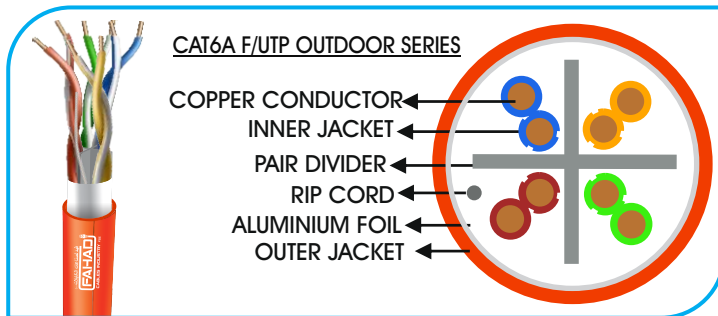

CAT6A F/UTP OUTDOOR SERIES

GENERAL SPECIFICATION

Basic Conductor:	MIX Copper
Conductor Size:	23AWG
Number of insulated conductors :	4 twisted pairs
Overall Coverage:	Aluminum Foil
Outer Jacket:	PE
Standard Jacket Color:	Blue/Black/Grey/Violet/Orange
Standard Surface Marking:	Includes Fahad Cables P/N, cable description, Meter mark and Model Number
Packing:	305m / Wooden /Plastic Reel
Model No:	FCI-4065
Item Code:	6A236MOK
Country of Origin:	Made in UAE