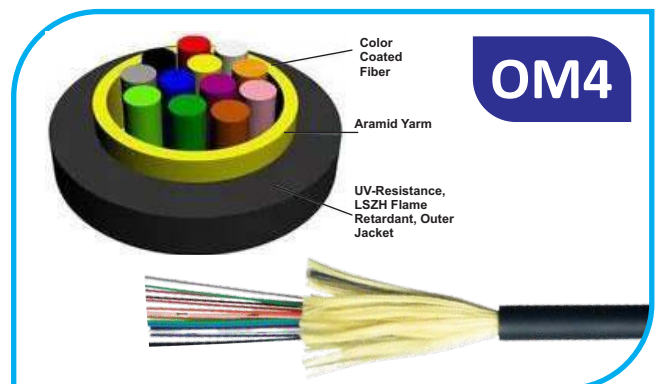

**6,12,24 CORE MULTI MODE INDOOR/OUTDOOR
FIBER OPTIC CABLE OM4**