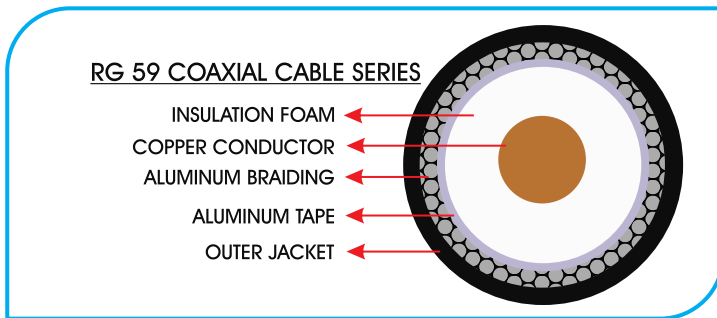

فهد لصناعات الكابلات

COAXIAL CABLE SERIES

-  High speed transmission
-  Pure copper core
-  Flexible body
-  PVC environmental

RG6 COAXIAL CABLE SERIES

GENERAL SPECIFICATION

Inner Conductor :	Material BC dia,mm 1.13
Foil Coverage :	98%
Braid :	material CCS
Braid Coverage :	144*0.16
Dielectric :	Material FPE dia,mm 4.8
Film Foil Type :	Material CCS-Pet
Outer Sheath :	Material PVC dia,mm 7.5
Model No. :	FCI-4201
Products ID :	FCI-R6XSCK