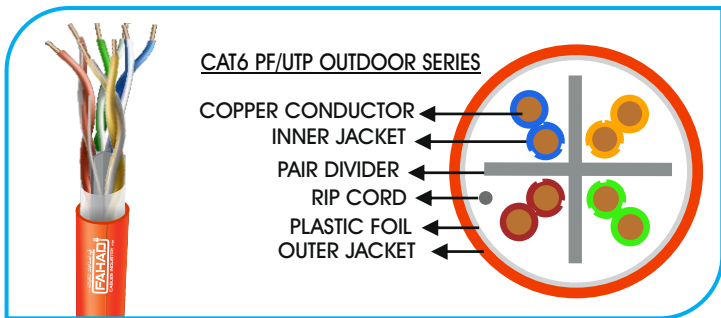

CAT6 PF/UTP OUTDOOR SERIES

GENERAL SPECIFICATION

Basic Conductor:	MIX Copper
Conductor Size:	23AWG
Number of insulated conductors :	4 twisted pairs
Overall Coverage:	Plastic Tape
Outer Jacket:	PE
Standard Jacket Color:	Blue/Black/Grey/Violet/Orange
Standard Surface Marking:	Includes Fahad Cables P/N, cable description, Meter mark and Model Number
Packing:	305m / Box
Model No:	FCI-4025
Item Code:	6X136MOK
Country of Origin:	Made in UAE

CAT6 PF/UTP OUTDOOR SERIES

GENERAL SPECIFICATION

Basic Conductor:	MIX Copper
Conductor Size:	23AWG
Number of insulated conductors :	4 twisted pairs
Overall Coverage:	Plastic Tape
Outer Jacket:	PE
Standard Jacket Color:	Blue/Black/Grey/Violet/Orange
Standard Surface Marking:	Includes Fahad Cables P/N, cable description, Meter mark and Model Number
Packing:	305m / Box
Model No:	FCI-4025
Item Code:	6X132BOK
Country of Origin:	Made in UAE

CAT6 DJ/UTP OUTDOOR SERIES

GENERAL SPECIFICATION

Basic Conductor:	MIX Copper
Conductor Size:	23AWG
Number of insulated conductors :	4 twisted pairs
Overall Coverage:	N/L
Outer Jacket:	PVC+PE
Standard Jacket Color:	Blue/Black/Grey/Violet/Orange
Standard Surface Marking:	Includes Fahad Cables P/N, cable description, Meter mark and Model Number
Packing:	305m / Wooden/ Plastic Reel
Model No:	FCI-4027
Item Code:	6X136MDK
Country of Origin:	Made in UAE

CAT6 PF/UTP OUTDOOR SERIES

GENERAL SPECIFICATION

Basic Conductor:	MIX Copper
Conductor Size:	23AWG
Number of insulated conductors :	4 twisted pairs
Overall Coverage:	Heavy-duty, black, UV-resistant PE compound for outdoor use
Outer Jacket:	PVC+PE
Standard Jacket Color:	Black
Standard Surface Marking:	Includes Fahad Cables P/N, cable description, Meter mark and Model Number
Packing:	305m / Wooden/ Plastic Reel
Model No:	FCI-4025
Item Code:	6X836MOK
Country of Origin:	Made in UAE