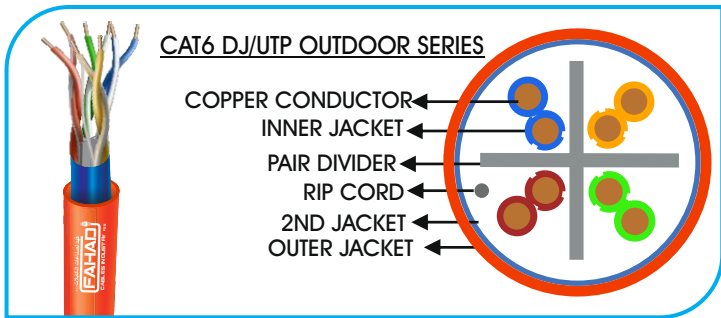

CAT6 PF/UTP OUTDOOR SERIES

GENERAL SPECIFICATION

Basic Conductor:	MIX Copper
Conductor Size:	23AWG
Number of insulated conductors :	4 twisted pairs
Overall Coverage:	Plastic Tape
Outer Jacket:	PE
Standard Jacket Color:	Blue/Black/Grey/Violet/Orange
Standard Surface Marking:	Includes Fahad Cables P/N, cable description, Meter mark and Model Number
Packing:	305m / Box
Model No:	FCI-4025
Item Code:	6X136MOK
Country of Origin:	Made in UAE

CAT6 PF/UTP OUTDOOR SERIES

GENERAL SPECIFICATION

Basic Conductor:	MIX Copper
Conductor Size:	23AWG
Number of insulated conductors :	4 twisted pairs
Overall Coverage:	Plastic Tape
Outer Jacket:	PE
Standard Jacket Color:	Blue/Black/Grey/Violet/Orange
Standard Surface Marking:	Includes Fahad Cables P/N, cable description, Meter mark and Model Number
Packing:	305m / Box
Model No:	FCI-4025
Item Code:	6X132BOK
Country of Origin:	Made in UAE

CAT6 DJ/UTP OUTDOOR SERIES

GENERAL SPECIFICATION

Basic Conductor:	MIX Copper
Conductor Size:	23AWG
Number of insulated conductors :	4 twisted pairs
Overall Coverage:	N/L
Outer Jacket:	PVC+PE
Standard Jacket Color:	Blue/Black/Grey/Violet/Orange
Standard Surface Marking:	Includes Fahad Cables P/N, cable description, Meter mark and Model Number
Packing:	305m / Wooden/ Plastic Reel
Model No:	FCI-4027
Item Code:	6X136MDK
Country of Origin:	Made in UAE

CAT6 PF/UTP OUTDOOR SERIES

GENERAL SPECIFICATION

Basic Conductor:	MIX Copper
Conductor Size:	23AWG
Number of insulated conductors :	4 twisted pairs
Overall Coverage:	Heavy-duty, black, UV-resistant PE compound for outdoor use
Outer Jacket:	PVC+PE
Standard Jacket Color:	Black
Standard Surface Marking:	Includes Fahad Cables P/N, cable description, Meter mark and Model Number
Packing:	305m / Wooden/ Plastic Reel
Model No:	FCI-4025
Item Code:	6X836MOK
Country of Origin:	Made in UAE