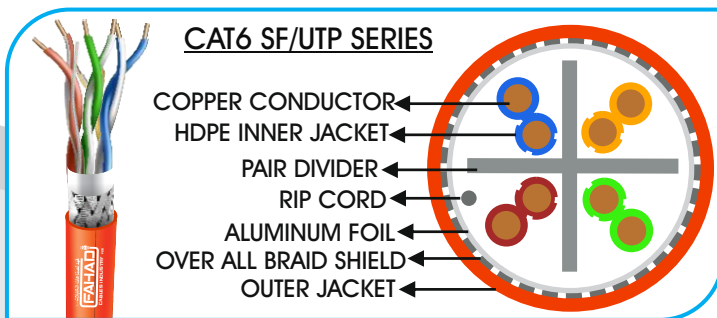

CAT6 F/FTP SERIES

GENERAL SPECIFICATION

Basic Conductor:	MIX Copper
Conductor Size:	23AWG
Number of insulated conductors :	4 twisted pairs
Overall Coverage:	Aluminum foil + Pair
Outer Jacket:	LSZH
Standard Jacket Color:	Blue/Black/Grey/Violet/Orange
Standard Surface Marking:	Includes Fahad Cables P/N, cable description, Meter mark and Model Number
Packing:	305m / Box
Model No:	FCI-4040
Item Code:	6X236MLB
Country of Origin:	Made in UAE

CAT6 U/FTP SERIES

GENERAL SPECIFICATION

Basic Conductor:	MIX Copper
Conductor Size:	23AWG
Number of insulated conductors :	4 twisted pairs
Overall Coverage:	PAIR Aluminum
Outer Jacket:	LSZH
Standard Jacket Color:	Blue/Black/Grey/Violet/Orange
Standard Surface Marking:	Includes Fahad Cables P/N, cable description, Meter mark and Model Number
Packing:	305m / Wooden /Plastic reel
Model No:	FCI-4045
Item Code:	6X336MLB
Country of Origin:	Made in UAE

CAT6 S/FTP SERIES

GENERAL SPECIFICATION

Basic Conductor:	MIX Copper
Conductor Size:	23AWG
Number of insulated conductors :	4 twisted pairs
Overall Coverage:	Braiding + Pair Aluminum Foil
Outer Jacket:	LSZH
Standard Jacket Color:	Blue/Black/Grey/Violet/Orange
Standard Surface Marking:	Includes Fahad Cables P/N, cable description, Meter mark and Model Number
Packing:	305m / Wooden /Plastic reel
Model No:	FCI-4050
Item Code:	6X536MLB
Country of Origin:	Made in UAE

CAT6 SF/UTP SERIES

GENERAL SPECIFICATION

Basic Conductor:	MIX Copper
Conductor Size:	23AWG
Number of insulated conductors :	4 twisted pairs
Overall Coverage:	Braiding + Aluminum Foil
Outer Jacket:	LSZH
Standard Jacket Color:	Blue/Black/Grey/Violet/Orange
Standard Surface Marking:	Includes Fahad Cables P/N, cable description, Meter mark and Model Number
Packing:	305m / Box
Model No:	FCI-4051
Item Code:	6X736MLB
Country of Origin:	Made in UAE