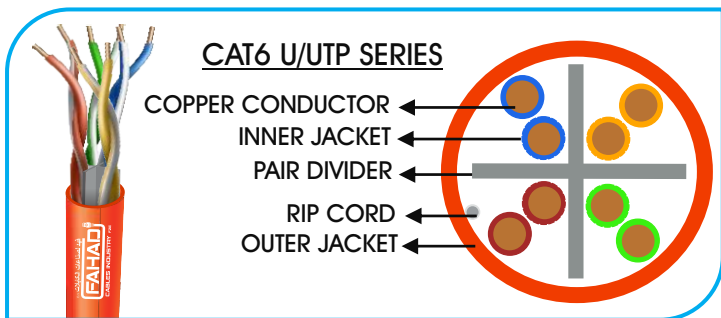

CAT6 U/UTP SERIES

GENERAL SPECIFICATION

Basic Conductor:	Bare Copper
Conductor Size:	23AWG
Number of insulated conductors:	4 twisted pairs
Overall Coverage:	N/L
Outer Jacket:	PVC
Standard Jacket Color:	Blue/Black/Grey/Violet/Orange
Standard Surface Marking:	Includes Fahad Cables P/N, cable description, Meter mark and Model Number
Packing:	305m / Box
Model No:	FCI-7401
Item Code:	6X132BPB
Country of Origin:	Made in UAE

CAT6 U/UTP SERIES

GENERAL SPECIFICATION

Basic Conductor:	Bare Copper
Conductor Size:	23AWG
Number of insulated conductors:	4 twisted pairs
Overall Coverage:	N/L
Outer Jacket:	LSZH
Standard Jacket Color:	Blue/Black/Grey/Violet/Orange
Standard Surface Marking:	Includes Fahad Cables P/N, cable description, Meter mark and Model Number
Packing:	305m / Box
Model No:	FCI-7401
Item Code:	6X132BLB
Country of Origin:	Made in UAE

CAT6 U/UTP SERIES

GENERAL SPECIFICATION

Basic Conductor:	Bare Copper
Conductor Size:	23AWG
Number of insulated conductors:	4 twisted pairs
Overall Coverage:	N/L
Outer Jacket:	PVC
Standard Jacket Color:	Blue/Black/Grey/Violet/Orange
Standard Surface Marking:	Includes Fahad Cables P/N, cable description, Meter mark and Model Number
Packing:	305m / Box
Model No:	FCI-7401
Item Code:	6X135BPB
Country of Origin:	Made in UAE

CAT6 U/UTP SERIES

GENERAL SPECIFICATION

Basic Conductor:	Bare Copper
Conductor Size:	23AWG
Number of insulated conductors:	4 twisted pairs
Overall Coverage:	N/L
Outer Jacket:	PVC Compound
Standard Jacket Color:	Blu x White/Blue, Orange x White/Orange, Green x White/Green, Brown x White/Brown
Standard Surface Marking:	Includes Fahad Cables P/N, cable description, Meter mark and Model Number
Packing:	305m / Box
Model No:	FCI-7401
Item Code:	6x132BPG
Country of Origin:	Made in UAE