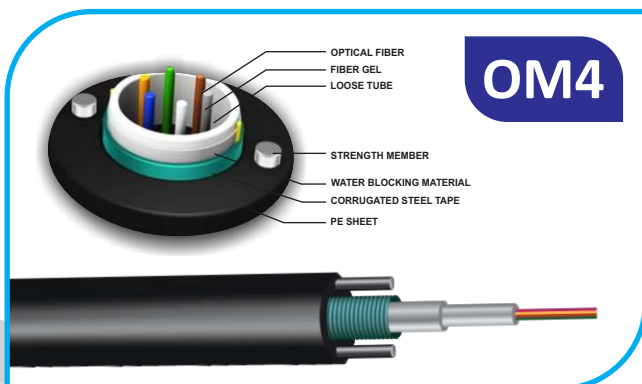

**6,12,24 CORE MULTI MODE INDOOR/OUTDOOR
ARMOURED FIBER OPTIC CABLE OM4**