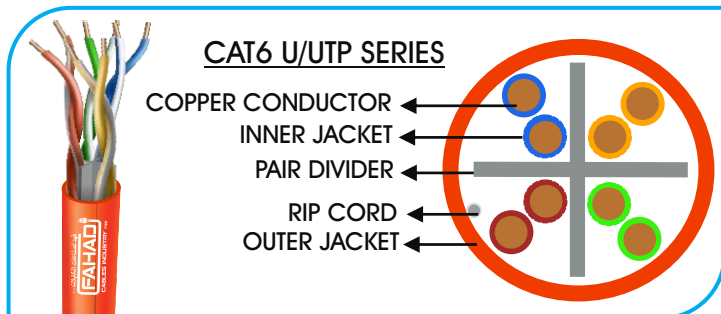

فهد لصناعات الكابلات

CAT6 LAN CABLE SERIES

High speed transmission

Pure copper core

Flexible body

PVC environmental

CAT6 U/UTP SERIES

GENERAL SPECIFICATION