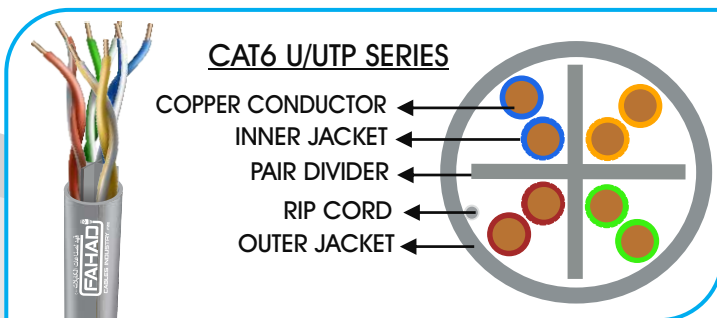

CAT6 U/UTP SERIES

GENERAL SPECIFICATION

Basic Conductor:	Bare Copper
Conductor Size:	23AWG
Number of insulated conductors :	4 twisted pairs
Overall Coverage:	N/L
Outer Jacket:	LSZH
Standard Jacket Color:	Blu x White/Blue, Orange x White/Orange, Green x White/Green, Brown x White/Brown
Standard Surface Marking:	Includes Fahad Cables P/N, cable description, Meter mark and Model Number
Packing:	305m / Box
Model No:	FCI-7401
Item Code:	6x132BLG
Country of Origin:	Made in UAE

CAT6 U/UTP SERIES

GENERAL SPECIFICATION

Basic Conductor:	Bare Copper
Conductor Size:	23AWG
Number of insulated conductors :	4 twisted pairs
Overall Coverage:	N/L
Outer Jacket:	PVC
Standard Jacket Color:	Blue x White/Blue, Orange x White/Orange, Green x White/Green, Brown x White/Brown
Standard Surface Marking:	Includes Fahad Cables P/N, cable description, Meter mark and Model Number
Packing:	305m / Box
Model No:	FCI-7401
Item Code:	6x135BPB
Country of Origin:	Made in UAE

CAT6 U/UTP SERIES

GENERAL SPECIFICATION

Basic Conductor:	Bare Copper
Conductor Size:	23AWG
Number of insulated conductors :	4 twisted pairs
Overall Coverage:	N/L
Outer Jacket:	LSZH
Standard Jacket Color:	Blue x White/Blue, Orange x White/Orange, Green x White/Green, Brown x White/Brown
Standard Surface Marking:	Includes Fahad Cables P/N, cable description, Meter mark and Model Number
Packing:	305m / Box
Model No:	FCI-4016
Item Code:	6x135BLB
Country of Origin:	Made in UAE

CAT6 U/UTP SERIES

GENERAL SPECIFICATION

Basic Conductor:	Bare Copper
Conductor Size:	23AWG
Number of insulated conductors :	4 twisted pairs
Overall Coverage:	N/L
Outer Jacket:	PVC
Standard Jacket Color:	Blue x White/Blue, Orange x White/Orange, Green x White/Green, Brown x White/Brown
Standard Surface Marking:	Includes Fahad Cables P/N, cable description, Meter mark and Model Number
Packing:	305m / Box
Model No:	FCI-7401
Item Code:	6x135BPG
Country of Origin:	Made in UAE