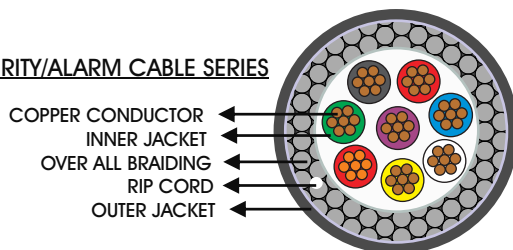

8CORE SECURITY/ALARM CABLE SERIES