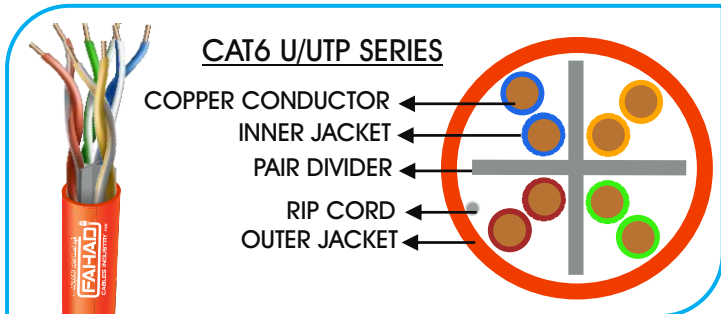

CAT6 U/UTP SERIES

GENERAL SPECIFICATION

Basic Conductor:	Bare Copper
Conductor Size:	23AWG
Number of insulated conductors:	4 twisted pairs
Overall Coverage:	N/L
Outer Jacket:	PVC
Standard Jacket Color:	Blue/Black/Grey/Violet/Orange
Standard Surface Marking:	Includes Fahad Cables P/N, cable description, Meter mark and Model Number
Packing:	305m / Box
Model No:	FCI-7401
Item Code:	6X132BPB
Country of Origin:	Made in UAE

CAT6 U/UTP SERIES

GENERAL SPECIFICATION

Basic Conductor:	Bare Copper
Conductor Size:	23AWG
Number of insulated conductors:	4 twisted pairs
Overall Coverage:	N/L
Outer Jacket:	LSZH
Standard Jacket Color:	Blue/Black/Grey/Violet/Orange
Standard Surface Marking:	Includes Fahad Cables P/N, cable description, Meter mark and Model Number
Packing:	305m / Box
Model No:	FCI-7401
Item Code:	6X132BLB
Country of Origin:	Made in UAE

CAT6 U/UTP SERIES

GENERAL SPECIFICATION

Basic Conductor:	Bare Copper
Conductor Size:	23AWG
Number of insulated conductors:	4 twisted pairs
Overall Coverage:	N/L
Outer Jacket:	PVC
Standard Jacket Color:	Blue/Black/Grey/Violet/Orange
Standard Surface Marking:	Includes Fahad Cables P/N, cable description, Meter mark and Model Number
Packing:	305m / Box
Model No:	FCI-7401
Item Code:	6X135BPB
Country of Origin:	Made in UAE

CAT6 U/UTP SERIES

GENERAL SPECIFICATION

Basic Conductor:	Bare Copper
Conductor Size:	23AWG
Number of insulated conductors:	4 twisted pairs
Overall Coverage:	N/L
Outer Jacket:	PVC Compound
Standard Jacket Color:	Blu x White/Blue, Orange x White/Orange, Green x White/Green, Brown x White/Brown
Standard Surface Marking:	Includes Fahad Cables P/N, cable description, Meter mark and Model Number
Packing:	305m / Box
Model No:	FCI-7401
Item Code:	6x132BPG
Country of Origin:	Made in UAE