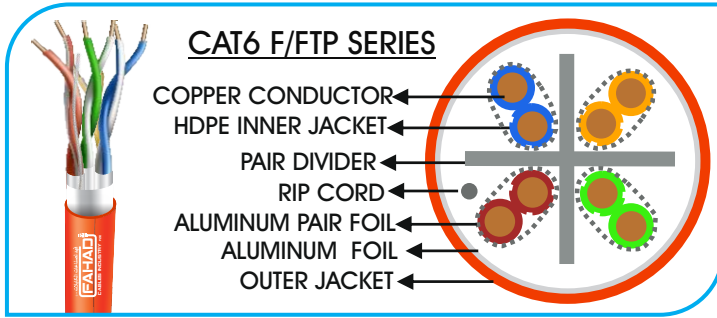

CAT6 F/FTP SERIES

GENERAL SPECIFICATION

Basic Conductor:	MIX Copper
Conductor Size:	23AWG
Number of insulated conductors :	4 twisted pairs
Overall Coverage:	Aluminum foil + Pair
Outer Jacket:	LSZH
Standard Jacket Color:	Blue/Black/Grey/Violet/Orange
Standard Surface Marking:	Includes Fahad Cables P/N, cable description, Meter mark and Model Number
Packing:	305m / Box
Model No:	FCI-4040
Item Code:	6X236MLB
Country of Origin:	Made in UAE

CAT6 U/FTP SERIES

GENERAL SPECIFICATION

Basic Conductor:	MIX Copper
Conductor Size:	23AWG
Number of insulated conductors :	4 twisted pairs
Overall Coverage:	PAIR Aluminum
Outer Jacket:	LSZH
Standard Jacket Color:	Blue/Black/Grey/Violet/Orange
Standard Surface Marking:	Includes Fahad Cables P/N, cable description, Meter mark and Model Number
Packing:	305m / Wooden /Plastic reel
Model No:	FCI-4045
Item Code:	6X336MLB
Country of Origin:	Made in UAE

CAT6 S/FTP SERIES

GENERAL SPECIFICATION

Basic Conductor:	MIX Copper
Conductor Size:	23AWG
Number of insulated conductors :	4 twisted pairs
Overall Coverage:	Braiding + Pair Aluminum Foil
Outer Jacket:	LSZH
Standard Jacket Color:	Blue/Black/Grey/Violet/Orange
Standard Surface Marking:	Includes Fahad Cables P/N, cable description, Meter mark and Model Number
Packing:	305m / Wooden /Plastic reel
Model No:	FCI-4050
Item Code:	6X536MLB
Country of Origin:	Made in UAE

CAT6 SF/UTP SERIES

GENERAL SPECIFICATION

Basic Conductor:	MIX Copper
Conductor Size:	23AWG
Number of insulated conductors :	4 twisted pairs
Overall Coverage:	Braiding + Aluminum Foil
Outer Jacket:	LSZH
Standard Jacket Color:	Blue/Black/Grey/Violet/Orange
Standard Surface Marking:	Includes Fahad Cables P/N, cable description, Meter mark and Model Number
Packing:	305m / Box
Model No:	FCI-4051
Item Code:	6X736MLB
Country of Origin:	Made in UAE