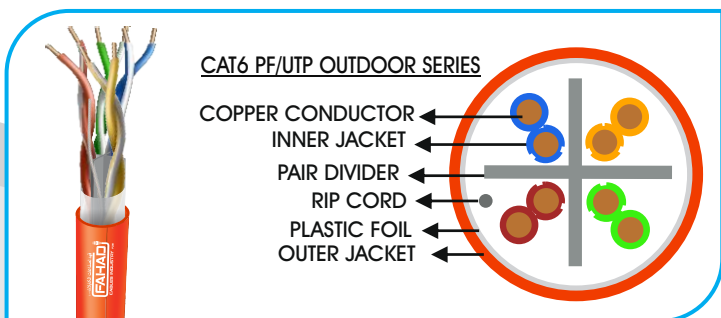

CAT6 PF/UTP OUTDOOR SERIES

GENERAL SPECIFICATION

Basic Conductor:	MIX Copper
Conductor Size:	23AWG
Number of insulated conductors :	4 twisted pairs
Overall Coverage:	Plastic Tape
Outer Jacket:	PE
Standard Jacket Color:	Blue/Black/Grey/Violet/Orange
Standard Surface Marking:	Includes Fahad Cables P/N, cable description, Meter mark and Model Number
Packing:	305m / Box
Model No:	FCI-4025
Item Code:	6X136MOK
Country of Origin:	Made in UAE

CAT6 PF/UTP OUTDOOR SERIES

GENERAL SPECIFICATION

Basic Conductor:	MIX Copper
Conductor Size:	23AWG
Number of insulated conductors :	4 twisted pairs
Overall Coverage:	Plastic Tape
Outer Jacket:	PE
Standard Jacket Color:	Blue/Black/Grey/Violet/Orange
Standard Surface Marking:	Includes Fahad Cables P/N, cable description, Meter mark and Model Number
Packing:	305m / Box
Model No:	FCI-4025
Item Code:	6X132BOK
Country of Origin:	Made in UAE

CAT6 DJ/UTP OUTDOOR SERIES

GENERAL SPECIFICATION

Basic Conductor:	MIX Copper
Conductor Size:	23AWG
Number of insulated conductors :	4 twisted pairs
Overall Coverage:	N/L
Outer Jacket:	PVC+PE
Standard Jacket Color:	Blue/Black/Grey/Violet/Orange
Standard Surface Marking:	Includes Fahad Cables P/N, cable description, Meter mark and Model Number
Packing:	305m / Wooden/ Plastic Reel
Model No:	FCI-4027
Item Code:	6X136MDK
Country of Origin:	Made in UAE

CAT6 PF/UTP OUTDOOR SERIES

GENERAL SPECIFICATION

Basic Conductor:	MIX Copper
Conductor Size:	23AWG
Number of insulated conductors :	4 twisted pairs
Overall Coverage:	Heavy-duty, black, UV-resistant PE compound for outdoor use
Outer Jacket:	PVC+PE
Standard Jacket Color:	Black
Standard Surface Marking:	Includes Fahad Cables P/N, cable description, Meter mark and Model Number
Packing:	305m / Wooden/ Plastic Reel
Model No:	FCI-4025
Item Code:	6X836MOK
Country of Origin:	Made in UAE