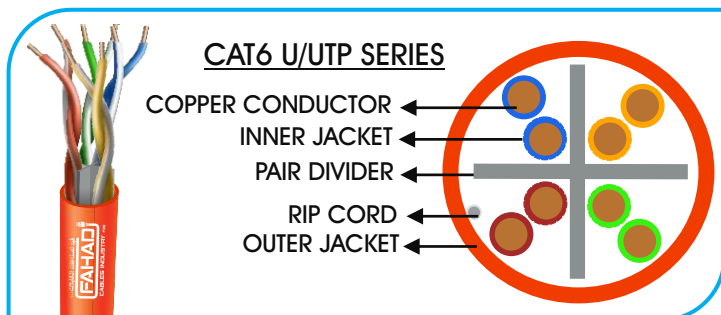

CAT6 U/UTP SERIES

GENERAL SPECIFICATION

Basic Conductor:	MIX Copper
Conductor Size:	24AWG
Number of insulated conductors :	4 twisted pairs
Overall Coverage:	N/L
Outer Jacket:	PVC
Standard Jacket Color:	Blue/Black/Grey/Violet/Orange
Standard Surface Marking:	Includes Fahad Cables P/N, cable description, Meter mark and Model Number
Packing:	305m / Box
Model No:	FCI-4004
Item Code:	6X142MPB
Country of Origin:	Made in UAE