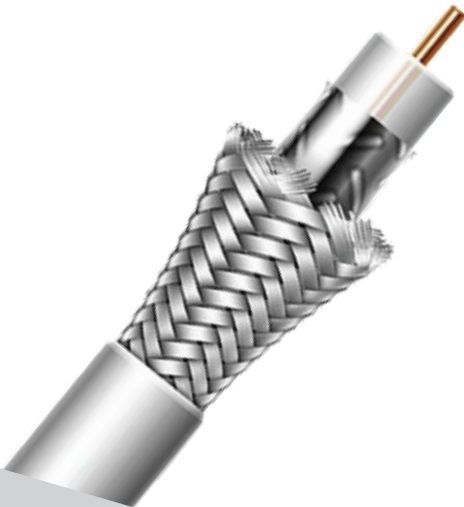

RG6 COAXIAL CABLE SERIES

GENERAL SPECIFICATION

Inner Conductor :	Material BC dia,mm 1.13
Foil Coverage :	98%
Braid :	material CCS
Braid Coverage :	144*0.16
Dielectric :	Material FPE dia,mm 4.8
Film Foil Type :	Material CCS-Pet
Outer Sheath :	Material PVC dia,mm 7.5
Model No. :	FCI-4201
Products ID :	FCI-R6XSCK

RG59 COAXIAL CABLE SERIES

GENERAL SPECIFICATION

Inner Conductor :	Material BC dia,mm 1.13
Foil Coverage :	98%
Braid :	material CCS
Braid Coverage :	144*0.16
Dielectric :	Material FPE dia,mm 4.8
Film Foil Type :	Material CCS-Pet
Outer Sheath :	Material PVC dia,mm 7.5
Model No. :	FCI-4211
Products ID :	FCI-R5XSCK