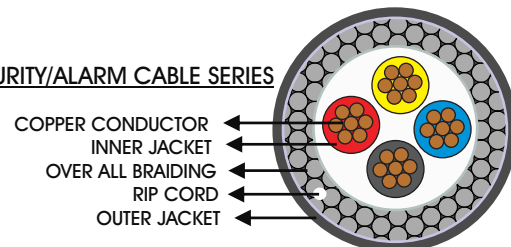

4CORE SECURITY/ALARM CABLE SERIES