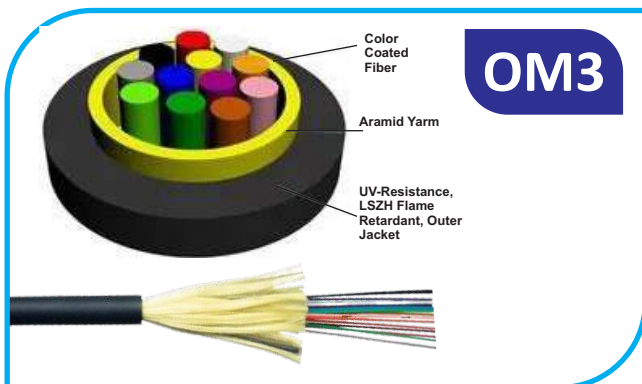

48,96 CORE SINGLE MODE INDOOR/OUTDOOR ARMoured FIBER OPTIC CABLE G.652D

**6,12,24 CORE MULTI MODE INDOOR/ OUTDOOR
ARMOURED FIBER OPTIC CABLE OM2**

**6,12,24 CORE MULTI MODE INDOOR/OUTDOOR
FIBER OPTIC CABLE OM2**