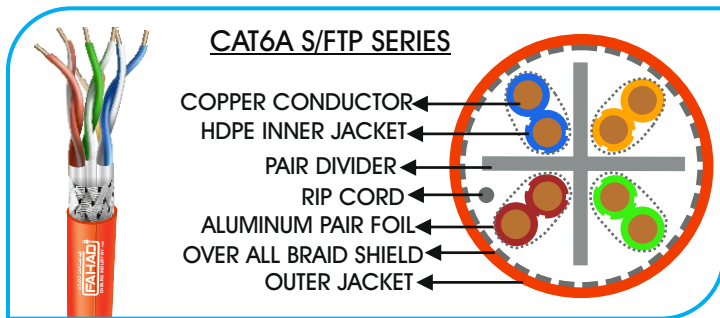

CAT6A S/FTP SERIES

GENERAL SPECIFICATION

Basic Conductor:	Mix Copper
Conductor Size:	23AWG
Number of insulated conductors :	4 twisted pairs
Overall Coverage:	Braiding + Aluminum Foil
Outer Jacket:	LSZH
Standard Jacket Color:	Blue/Black/Grey/Violet/Orange
Standard Surface Marking:	Includes Fahad Cables P/N, cable description, Meter mark and Model Number
Packing:	305m / Wooden /Plastic Reel
Model No:	FCI-4080
Item Code:	6A536MLB
Country of Origin:	Made in UAE