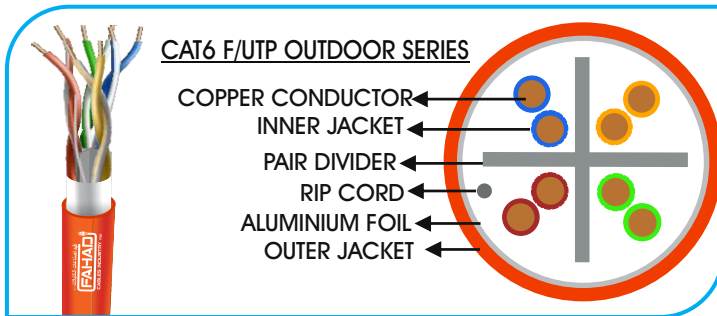

CAT6 PF/UTP OUTDOOR SERIES

GENERAL SPECIFICATION

Basic Conductor:	MIX Copper
Conductor Size:	23AWG
Number of insulated conductors :	4 twisted pairs
Overall Coverage:	N/L
Outer Jacket:	Heavy-duty, black, UV-resistant PE compound for outdoor use
Standard Jacket Color:	Black
Standard Surface Marking:	Includes Fahad Cables P/N, cable description, Meter mark and Model Number
Packing:	305m
Model No:	FCI-4026
Item Code:	6X136MOK
Country of Origin:	Made in UAE

CAT6 DJ/UTP OUTDOOR SERIES

GENERAL SPECIFICATION

Basic Conductor:	MIX Copper
Conductor Size:	23AWG
Number of insulated conductors :	4 twisted pairs
Overall Coverage:	N/L
Outer Jacket:	PVC+PE
Standard Jacket Color:	Blue/Black/Grey/Violet/Orange
Standard Surface Marking:	Includes Fahad Cables P/N, cable description, Meter mark and Model Number
Packing:	305m / Wooden/ Plastic Reel
Model No:	FCI-4027
Item Code:	6X136MDK
Country of Origin:	Made in UAE

CAT6 F/UTP OUTDOOR SERIES

GENERAL SPECIFICATION

Basic Conductor:	MIX Copper
Conductor Size:	23AWG
Number of insulated conductors :	4 twisted pairs
Overall Coverage:	Aluminum Foil
Outer Jacket:	PE
Standard Jacket Color:	Blue/Black/Grey/Violet/Orange
Standard Surface Marking:	Includes Fahad Cables P/N, cable description, Meter mark and Model Number
Packing:	305m / Wooden/ Plastic Reel
Model No:	FCI-4028
Item Code:	6X236MOK
Country of Origin:	Made in UAE

CAT6 F/UTP SERIES

GENERAL SPECIFICATION

Basic Conductor:	MIX Copper
Conductor Size:	23AWG
Number of insulated conductors :	4 twisted pairs
Overall Coverage:	Aluminum foil
Outer Jacket:	LSZH
Standard Jacket Color:	Blue/Black/Grey/Violet/Orange
Standard Surface Marking:	Includes Fahad Cables P/N, cable description, Meter mark and Model Number
Packing:	305m / Box
Model No:	FCI-4035
Item Code:	6X236MLB
Country of Origin:	Made in UAE