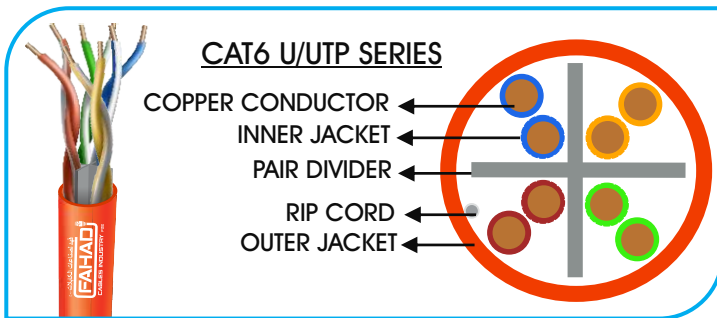

CAT6 U/UTP SERIES

GENERAL SPECIFICATION

Basic Conductor:	Bare Copper
Conductor Size:	23AWG
Number of insulated conductors :	4 twisted pairs
Overall Coverage:	N/L
Outer Jacket:	LSZH
Standard Jacket Color:	Blu x White/Blue, Orange x White/Orange, Green x White/Green, Brown x White/Brown
Standard Surface Marking:	Includes Fahad Cables P/N, cable description, Meter mark and Model Number
Packing:	305m / Box
Model No:	FCI-7401
Item Code:	6x132BLG
Country of Origin:	Made in UAE

CAT6 U/UTP SERIES

GENERAL SPECIFICATION

Basic Conductor:	Bare Copper
Conductor Size:	23AWG
Number of insulated conductors :	4 twisted pairs
Overall Coverage:	N/L
Outer Jacket:	PVC
Standard Jacket Color:	Blue x White/Blue, Orange x White/Orange, Green x White/Green, Brown x White/Brown
Standard Surface Marking:	Includes Fahad Cables P/N, cable description, Meter mark and Model Number
Packing:	305m / Box
Model No:	FCI-7401
Item Code:	6x135BPB
Country of Origin:	Made in UAE

CAT6 U/UTP SERIES

GENERAL SPECIFICATION

Basic Conductor:	Bare Copper
Conductor Size:	23AWG
Number of insulated conductors :	4 twisted pairs
Overall Coverage:	N/L
Outer Jacket:	LSZH
Standard Jacket Color:	Blue x White/Blue, Orange x White/Orange, Green x White/Green, Brown x White/Brown
Standard Surface Marking:	Includes Fahad Cables P/N, cable description, Meter mark and Model Number
Packing:	305m / Box
Model No:	FCI-4016
Item Code:	6x135BLB
Country of Origin:	Made in UAE

CAT6 U/UTP SERIES

GENERAL SPECIFICATION

Basic Conductor:	Bare Copper
Conductor Size:	23AWG
Number of insulated conductors :	4 twisted pairs
Overall Coverage:	N/L
Outer Jacket:	PVC
Standard Jacket Color:	Blue x White/Blue, Orange x White/Orange, Green x White/Green, Brown x White/Brown
Standard Surface Marking:	Includes Fahad Cables P/N, cable description, Meter mark and Model Number
Packing:	305m / Box
Model No:	FCI-7401
Item Code:	6x135BPG
Country of Origin:	Made in UAE