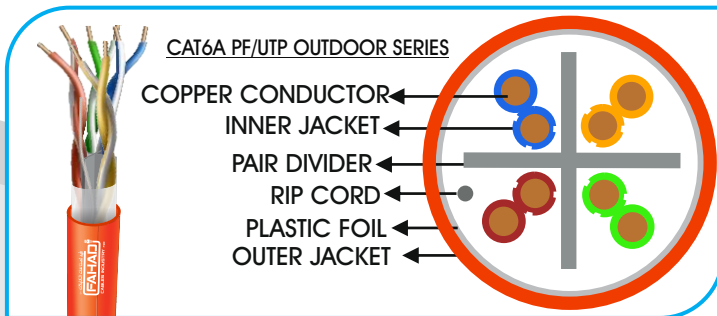

CAT6A PF/UTP OUTDOOR SERIES

GENERAL SPECIFICATION

Basic Conductor:	Bare Copper
Conductor Size:	23AWG
Number of insulated conductors :	4 twisted pairs
Overall Coverage:	Plastic Foil
Outer Jacket:	PE
Standard Jacket Color:	Blue/Black/Grey/Violet/Orange
Standard Surface Marking:	Includes Fahad Cables P/N, cable description, Meter mark and Model Number
Packing:	305m / Wooden /Plastic Reel
Model No:	FCI-4063
Item Code:	6A132BOK
Country of Origin:	Made in UAE