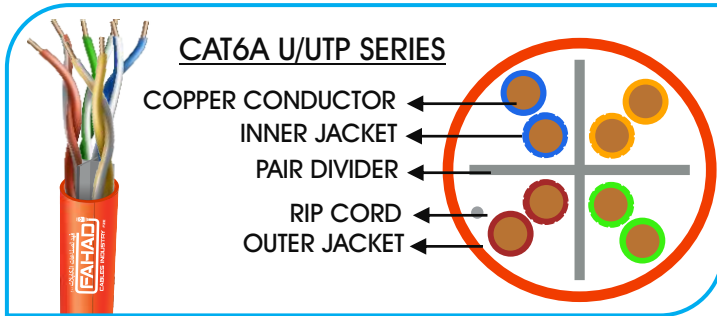

CAT6A U/UTP SERIES

GENERAL SPECIFICATION

Basic Conductor:	MIX Copper
Conductor Size:	23AWG
Number of insulated conductors :	4 twisted pairs
Overall Coverage:	N/L
Outer Jacket:	LSZH
Standard Jacket Color:	Blue/Black/Grey/Violet/Orange
Standard Surface Marking:	Includes Fahad Cables P/N, cable description, Meter mark and Model Number
Packing:	305m / Box
Model No:	FCI-4061
Item Code:	6A136MLB
Country of Origin:	Made in UAE