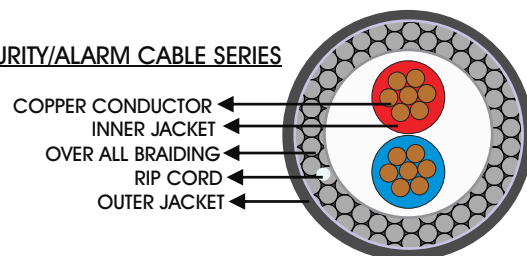

2CORE SECURITY/ALARM CABLE SERIES