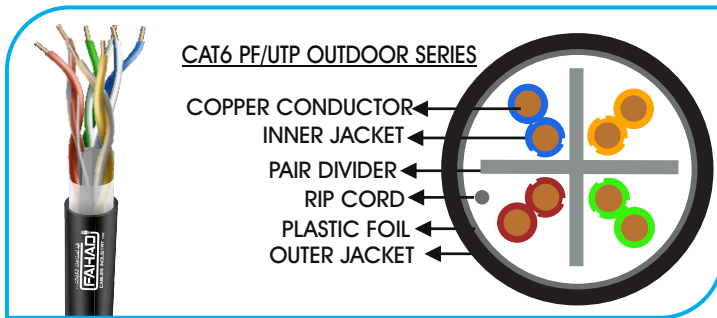

CAT6 PF/UTP OUTDOOR SERIES

GENERAL SPECIFICATION

Basic Conductor:	MIX Copper
Conductor Size:	23AWG
Number of insulated conductors :	4 twisted pairs
Overall Coverage:	N/L
Outer Jacket:	Heavy-duty, black, UV-resistant PE compound for outdoor use
Standard Jacket Color:	Black
Standard Surface Marking:	Includes Fahad Cables P/N, cable description, Meter mark and Model Number
Packing:	305m
Model No:	FCI-4026
Item Code:	6X136MOK
Country of Origin:	Made in UAE

CAT6 DJ/UTP OUTDOOR SERIES

GENERAL SPECIFICATION

Basic Conductor:	MIX Copper
Conductor Size:	23AWG
Number of insulated conductors :	4 twisted pairs
Overall Coverage:	N/L
Outer Jacket:	PVC+PE
Standard Jacket Color:	Blue/Black/Grey/Violet/Orange
Standard Surface Marking:	Includes Fahad Cables P/N, cable description, Meter mark and Model Number
Packing:	305m / Wooden/ Plastic Reel
Model No:	FCI-4027
Item Code:	6X136MDK
Country of Origin:	Made in UAE

CAT6 F/UTP OUTDOOR SERIES

GENERAL SPECIFICATION

Basic Conductor:	MIX Copper
Conductor Size:	23AWG
Number of insulated conductors :	4 twisted pairs
Overall Coverage:	Aluminum Foil
Outer Jacket:	PE
Standard Jacket Color:	Blue/Black/Grey/Violet/Orange
Standard Surface Marking:	Includes Fahad Cables P/N, cable description, Meter mark and Model Number
Packing:	305m / Wooden/ Plastic Reel
Model No:	FCI-4028
Item Code:	6X236MOK
Country of Origin:	Made in UAE

CAT6 F/UTP SERIES

GENERAL SPECIFICATION

Basic Conductor:	MIX Copper
Conductor Size:	23AWG
Number of insulated conductors :	4 twisted pairs
Overall Coverage:	Aluminum foil
Outer Jacket:	LSZH
Standard Jacket Color:	Blue/Black/Grey/Violet/Orange
Standard Surface Marking:	Includes Fahad Cables P/N, cable description, Meter mark and Model Number
Packing:	305m / Box
Model No:	FCI-4035
Item Code:	6X236MLB
Country of Origin:	Made in UAE