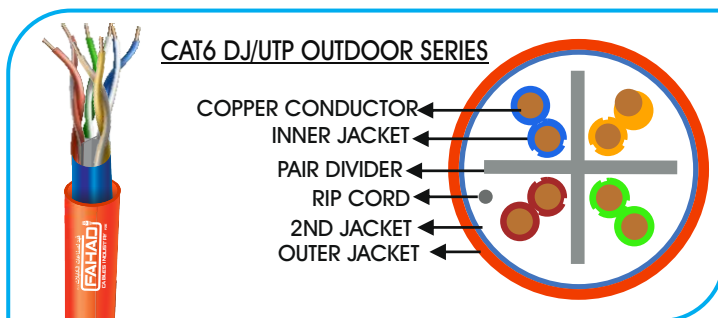

CAT6A DJ/UTP OUTDOOR SERIES

GENERAL SPECIFICATION

Basic Conductor:	MIX Copper
Conductor Size:	23AWG
Number of insulated conductors :	4 twisted pairs
Overall Coverage:	NIL
Outer Jacket:	PVC+PE
Standard Jacket Color:	Blue/Black/Grey/Violet/Orange
Standard Surface Marking:	Includes Fahad Cables P/N, cable description, Meter mark and Model Number
Packing:	305m / Box
Model No:	FCI-4066
Item Code:	6A136MDK
Country of Origin:	Made in UAE