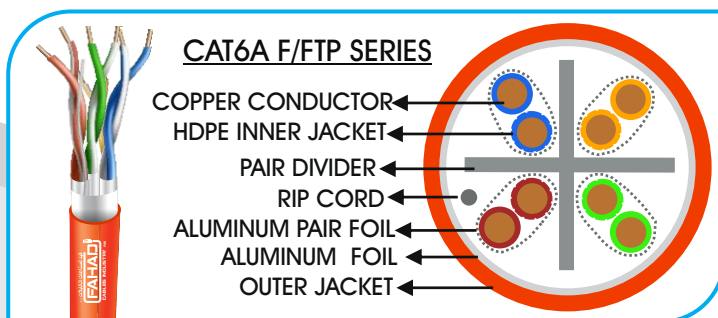

CAT6A F/FTP SERIES

GENERAL SPECIFICATION

Basic Conductor:	Mix Copper
Conductor Size:	23AWG
Number of insulated conductors :	4 twisted pairs
Overall Coverage:	Aluminum Foil + Pair Foiled
Outer Jacket:	LSZH
Standard Jacket Color:	Blue/Black/Grey/Violet/Orange
Standard Surface Marking:	Includes Fahad Cables P/N, cable description, Meter mark and Model Number
Packing:	305m / Wooden /Plastic reel
Model No:	FCI-4075
Item Code:	6A436MLB
Country of Origin:	Made in UAE