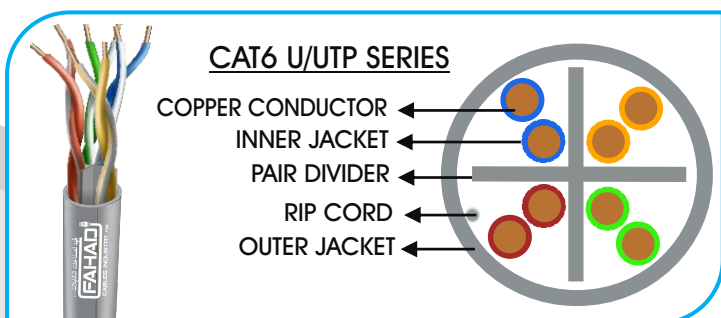

CAT6 U/UTP SERIES

GENERAL SPECIFICATION

Basic Conductor:	Bare Copper
Conductor Size:	23AWG
Number of insulated conductors:	4 twisted pairs
Overall Coverage:	N/L
Outer Jacket:	PVC
Standard Jacket Color:	Blue/Black/Grey/Violet/Orange
Standard Surface Marking:	Includes Fahad Cables P/N, cable description, Meter mark and Model Number
Packing:	305m / Box
Model No:	FCI-7401
Item Code:	6X132BPB
Country of Origin:	Made in UAE

CAT6 U/UTP SERIES

GENERAL SPECIFICATION

Basic Conductor:	Bare Copper
Conductor Size:	23AWG
Number of insulated conductors:	4 twisted pairs
Overall Coverage:	N/L
Outer Jacket:	LSZH
Standard Jacket Color:	Blue/Black/Grey/Violet/Orange
Standard Surface Marking:	Includes Fahad Cables P/N, cable description, Meter mark and Model Number
Packing:	305m / Box
Model No:	FCI-7401
Item Code:	6X132BLB
Country of Origin:	Made in UAE

CAT6 U/UTP SERIES

GENERAL SPECIFICATION

Basic Conductor:	Bare Copper
Conductor Size:	23AWG
Number of insulated conductors:	4 twisted pairs
Overall Coverage:	N/L
Outer Jacket:	PVC
Standard Jacket Color:	Blue/Black/Grey/Violet/Orange
Standard Surface Marking:	Includes Fahad Cables P/N, cable description, Meter mark and Model Number
Packing:	305m / Box
Model No:	FCI-7401
Item Code:	6X135BPB
Country of Origin:	Made in UAE

CAT6 U/UTP SERIES

GENERAL SPECIFICATION

Basic Conductor:	Bare Copper
Conductor Size:	23AWG
Number of insulated conductors:	4 twisted pairs
Overall Coverage:	N/L
Outer Jacket:	PVC Compound
Standard Jacket Color:	Blu x White/Blue, Orange x White/Orange, Green x White/Green, Brown x White/Brown
Standard Surface Marking:	Includes Fahad Cables P/N, cable description, Meter mark and Model Number
Packing:	305m / Box
Model No:	FCI-7401
Item Code:	6x132BPG
Country of Origin:	Made in UAE