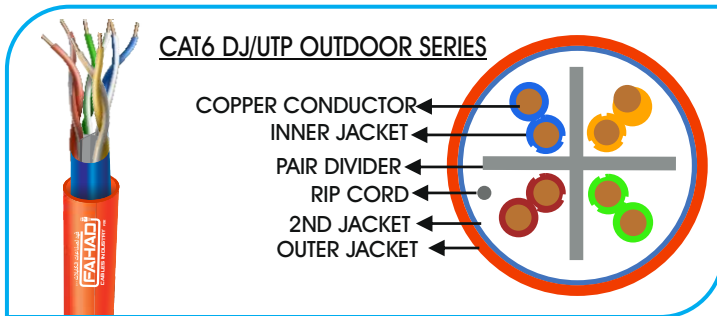

CAT6 PF/UTP OUTDOOR SERIES

GENERAL SPECIFICATION

Basic Conductor:	MIX Copper
Conductor Size:	23AWG
Number of insulated conductors :	4 twisted pairs
Overall Coverage:	N/L
Outer Jacket:	Heavy-duty, black, UV-resistant PE compound for outdoor use
Standard Jacket Color:	Black
Standard Surface Marking:	Includes Fahad Cables P/N, cable description, Meter mark and Model Number
Packing:	305m
Model No:	FCI-4026
Item Code:	6X136MOK
Country of Origin:	Made in UAE

CAT6 DJ/UTP OUTDOOR SERIES

GENERAL SPECIFICATION

Basic Conductor:	MIX Copper
Conductor Size:	23AWG
Number of insulated conductors :	4 twisted pairs
Overall Coverage:	N/L
Outer Jacket:	PVC+PE
Standard Jacket Color:	Blue/Black/Grey/Violet/Orange
Standard Surface Marking:	Includes Fahad Cables P/N, cable description, Meter mark and Model Number
Packing:	305m / Wooden/ Plastic Reel
Model No:	FCI-4027
Item Code:	6X136MDK
Country of Origin:	Made in UAE

CAT6 F/UTP OUTDOOR SERIES

GENERAL SPECIFICATION

Basic Conductor:	MIX Copper
Conductor Size:	23AWG
Number of insulated conductors :	4 twisted pairs
Overall Coverage:	Aluminum Foil
Outer Jacket:	PE
Standard Jacket Color:	Blue/Black/Grey/Violet/Orange
Standard Surface Marking:	Includes Fahad Cables P/N, cable description, Meter mark and Model Number
Packing:	305m / Wooden/ Plastic Reel
Model No:	FCI-4028
Item Code:	6X236MOK
Country of Origin:	Made in UAE

CAT6 F/UTP SERIES

GENERAL SPECIFICATION

Basic Conductor:	MIX Copper
Conductor Size:	23AWG
Number of insulated conductors :	4 twisted pairs
Overall Coverage:	Aluminum foil
Outer Jacket:	LSZH
Standard Jacket Color:	Blue/Black/Grey/Violet/Orange
Standard Surface Marking:	Includes Fahad Cables P/N, cable description, Meter mark and Model Number
Packing:	305m / Box
Model No:	FCI-4035
Item Code:	6X236MLB
Country of Origin:	Made in UAE