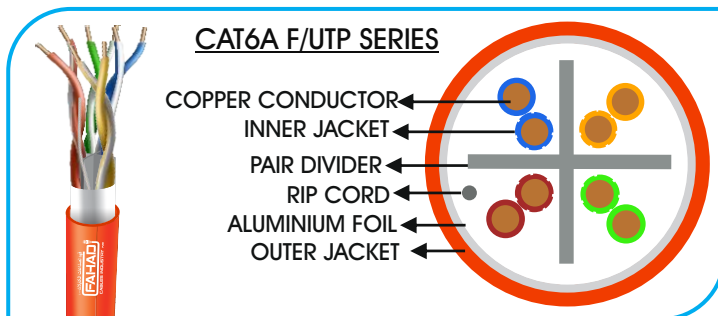

CAT6A F/UTP SERIES

GENERAL SPECIFICATION

Basic Conductor:	MIX Copper
Conductor Size:	23AWG
Number of insulated conductors :	4 twisted pairs
Overall Coverage:	Aluminum Foil
Outer Jacket:	LSZH
Standard Jacket Color:	Blue/Black/Grey/Violet/Orange
Standard Surface Marking:	Includes Fahad Cables P/N, cable description, Meter mark and Model Number
Packing:	305m / Wooden /Plastic reel
Model No:	FCI-4070
Item Code:	6A236MLB
Country of Origin:	Made in UAE