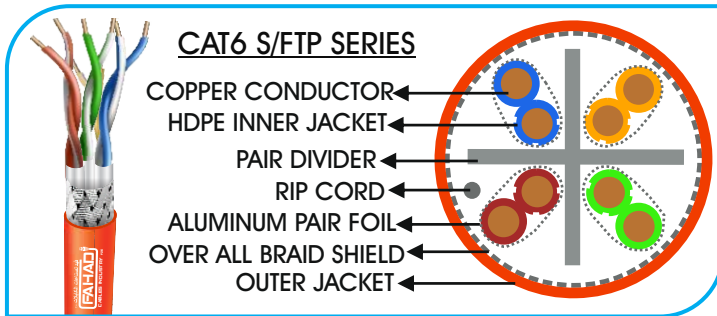

CAT6 F/FTP SERIES

GENERAL SPECIFICATION

Basic Conductor:	MIX Copper
Conductor Size:	23AWG
Number of insulated conductors :	4 twisted pairs
Overall Coverage:	Aluminum foil + Pair
Outer Jacket:	LSZH
Standard Jacket Color:	Blue/Black/Grey/Violet/Orange
Standard Surface Marking:	Includes Fahad Cables P/N, cable description, Meter mark and Model Number
Packing:	305m / Box
Model No:	FCI-4040
Item Code:	6X236MLB
Country of Origin:	Made in UAE

CAT6 U/FTP SERIES

GENERAL SPECIFICATION

Basic Conductor:	MIX Copper
Conductor Size:	23AWG
Number of insulated conductors :	4 twisted pairs
Overall Coverage:	PAIR Aluminum
Outer Jacket:	LSZH
Standard Jacket Color:	Blue/Black/Grey/Violet/Orange
Standard Surface Marking:	Includes Fahad Cables P/N, cable description, Meter mark and Model Number
Packing:	305m / Wooden /Plastic reel
Model No:	FCI-4045
Item Code:	6X336MLB
Country of Origin:	Made in UAE

CAT6 S/FTP SERIES

GENERAL SPECIFICATION

Basic Conductor:	MIX Copper
Conductor Size:	23AWG
Number of insulated conductors :	4 twisted pairs
Overall Coverage:	Braiding + Pair Aluminum Foil
Outer Jacket:	LSZH
Standard Jacket Color:	Blue/Black/Grey/Violet/Orange
Standard Surface Marking:	Includes Fahad Cables P/N, cable description, Meter mark and Model Number
Packing:	305m / Wooden /Plastic reel
Model No:	FCI-4050
Item Code:	6X536MLB
Country of Origin:	Made in UAE

CAT6 SF/UTP SERIES

GENERAL SPECIFICATION

Basic Conductor:	MIX Copper
Conductor Size:	23AWG
Number of insulated conductors :	4 twisted pairs
Overall Coverage:	Braiding + Aluminum Foil
Outer Jacket:	LSZH
Standard Jacket Color:	Blue/Black/Grey/Violet/Orange
Standard Surface Marking:	Includes Fahad Cables P/N, cable description, Meter mark and Model Number
Packing:	305m / Box
Model No:	FCI-4051
Item Code:	6X736MLB
Country of Origin:	Made in UAE