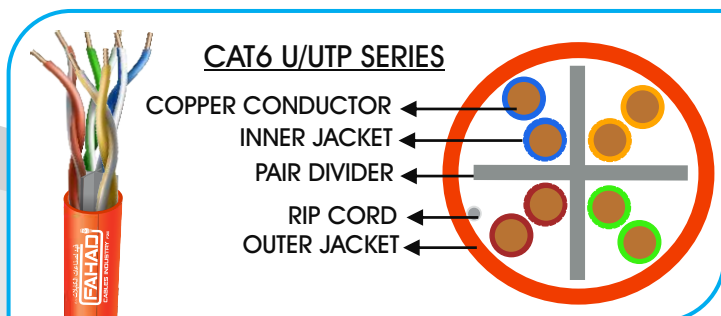

CAT6 U/UTP SERIES

GENERAL SPECIFICATION

Basic Conductor:	MIX Copper
Conductor Size:	24AWG
Number of insulated conductors :	4 twisted pairs
Overall Coverage:	N/L
Outer Jacket:	LSZH
Standard Jacket Color:	Blue/Black/Grey/Violet/Orange
Standard Surface Marking:	Includes Fahad Cables P/N, cable description, Meter mark and Model Number
Packing:	305m / Box
Model No:	FCI-4005
Item Code:	6X142MLB
Country of Origin:	Made in UAE