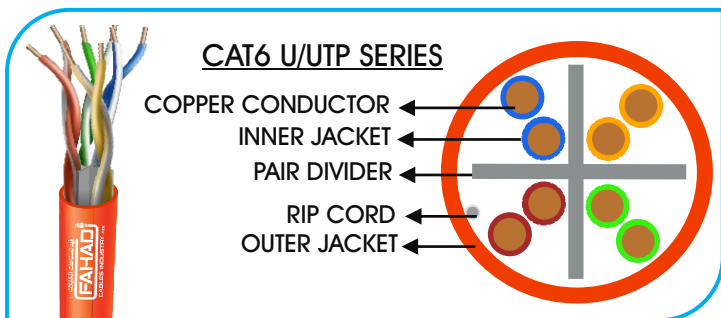

CAT6 U/UTP SERIES

GENERAL SPECIFICATION

Basic Conductor:	Bare Copper
Conductor Size:	23AWG
Number of insulated conductors:	4 twisted pairs
Overall Coverage:	N/L
Outer Jacket:	PVC
Standard Jacket Color:	Blue/Black/Grey/Violet/Orange
Standard Surface Marking:	Includes Fahad Cables P/N, cable description, Meter mark and Model Number
Packing:	305m / Box
Model No:	FCI-7401
Item Code:	6X132BPB
Country of Origin:	Made in UAE

CAT6 U/UTP SERIES

GENERAL SPECIFICATION

Basic Conductor:	Bare Copper
Conductor Size:	23AWG
Number of insulated conductors:	4 twisted pairs
Overall Coverage:	N/L
Outer Jacket:	LSZH
Standard Jacket Color:	Blue/Black/Grey/Violet/Orange
Standard Surface Marking:	Includes Fahad Cables P/N, cable description, Meter mark and Model Number
Packing:	305m / Box
Model No:	FCI-7401
Item Code:	6X132BLB
Country of Origin:	Made in UAE

CAT6 U/UTP SERIES

GENERAL SPECIFICATION

Basic Conductor:	Bare Copper
Conductor Size:	23AWG
Number of insulated conductors:	4 twisted pairs
Overall Coverage:	N/L
Outer Jacket:	PVC
Standard Jacket Color:	Blue/Black/Grey/Violet/Orange
Standard Surface Marking:	Includes Fahad Cables P/N, cable description, Meter mark and Model Number
Packing:	305m / Box
Model No:	FCI-7401
Item Code:	6X135BPB
Country of Origin:	Made in UAE

CAT6 U/UTP SERIES

GENERAL SPECIFICATION

Basic Conductor:	Bare Copper
Conductor Size:	23AWG
Number of insulated conductors:	4 twisted pairs
Overall Coverage:	N/L
Outer Jacket:	PVC Compound
Standard Jacket Color:	Blu x White/Blue, Orange x White/Orange, Green x White/Green, Brown x White/Brown
Standard Surface Marking:	Includes Fahad Cables P/N, cable description, Meter mark and Model Number
Packing:	305m / Box
Model No:	FCI-7401
Item Code:	6x132BPG
Country of Origin:	Made in UAE