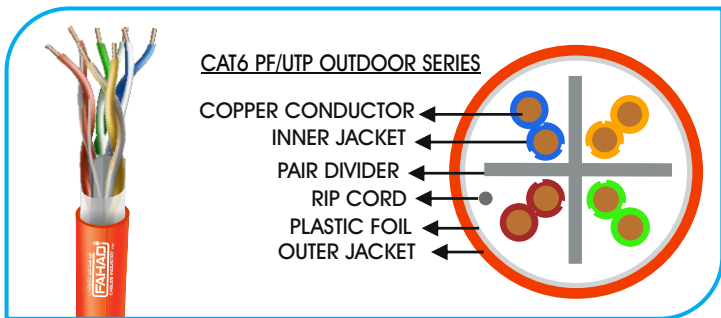

CAT6 PF/UTP OUTDOOR SERIES

GENERAL SPECIFICATION

Basic Conductor:	MIX Copper
Conductor Size:	23AWG
Number of insulated conductors :	4 twisted pairs
Overall Coverage:	Plastic Tape
Outer Jacket:	PE
Standard Jacket Color:	Blue/Black/Grey/Violet/Orange
Standard Surface Marking:	Includes Fahad Cables P/N, cable description, Meter mark and Model Number
Packing:	305m / Box
Model No:	FCI-4025
Item Code:	6X136MOK
Country of Origin:	Made in UAE

CAT6 PF/UTP OUTDOOR SERIES

GENERAL SPECIFICATION

Basic Conductor:	MIX Copper
Conductor Size:	23AWG
Number of insulated conductors :	4 twisted pairs
Overall Coverage:	Plastic Tape
Outer Jacket:	PE
Standard Jacket Color:	Blue/Black/Grey/Violet/Orange
Standard Surface Marking:	Includes Fahad Cables P/N, cable description, Meter mark and Model Number
Packing:	305m / Box
Model No:	FCI-4025
Item Code:	6X132BOK
Country of Origin:	Made in UAE

CAT6 DJ/UTP OUTDOOR SERIES

GENERAL SPECIFICATION

Basic Conductor:	MIX Copper
Conductor Size:	23AWG
Number of insulated conductors :	4 twisted pairs
Overall Coverage:	N/L
Outer Jacket:	PVC+PE
Standard Jacket Color:	Blue/Black/Grey/Violet/Orange
Standard Surface Marking:	Includes Fahad Cables P/N, cable description, Meter mark and Model Number
Packing:	305m / Wooden/ Plastic Reel
Model No:	FCI-4027
Item Code:	6X136MDK
Country of Origin:	Made in UAE

CAT6 PF/UTP OUTDOOR SERIES

GENERAL SPECIFICATION

Basic Conductor:	MIX Copper
Conductor Size:	23AWG
Number of insulated conductors :	4 twisted pairs
Overall Coverage:	Heavy-duty, black, UV-resistant PE compound for outdoor use
Outer Jacket:	PVC+PE
Standard Jacket Color:	Black
Standard Surface Marking:	Includes Fahad Cables P/N, cable description, Meter mark and Model Number
Packing:	305m / Wooden/ Plastic Reel
Model No:	FCI-4025
Item Code:	6X836MOK
Country of Origin:	Made in UAE