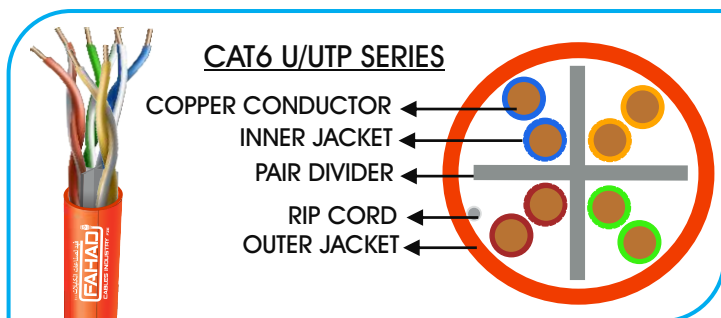

CAT6 U/UTP SERIES

GENERAL SPECIFICATION

Basic Conductor:	MIX Copper
Conductor Size:	24AWG
Number of insulated conductors :	4 twisted pairs
Overall Coverage:	N/L
Outer Jacket:	PVC
Standard Jacket Color:	Blue/Black/Grey/Violet/Orange
Standard Surface Marking:	Includes Fahad Cables P/N, cable description, Meter mark and Model Number
Packing:	305m / Box
Model No:	FCI-4003
Item Code:	6X141MPB
Country of Origin:	Made in UAE