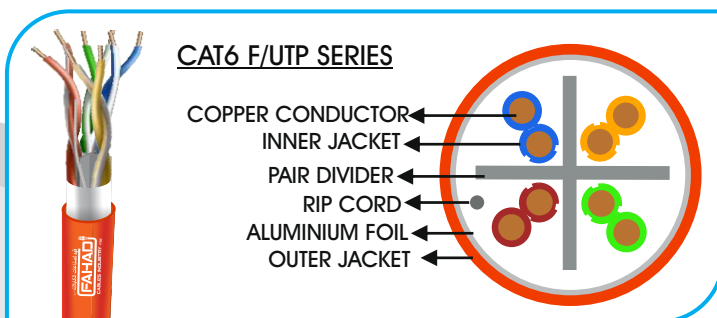

CAT6 PF/UTP OUTDOOR SERIES

GENERAL SPECIFICATION

Basic Conductor:	MIX Copper
Conductor Size:	23AWG
Number of insulated conductors :	4 twisted pairs
Overall Coverage:	N/L
Outer Jacket:	Heavy-duty, black, UV-resistant PE compound for outdoor use
Standard Jacket Color:	Black
Standard Surface Marking:	Includes Fahad Cables P/N, cable description, Meter mark and Model Number
Packing:	305m
Model No:	FCI-4026
Item Code:	6X136MOK
Country of Origin:	Made in UAE

CAT6 DJ/UTP OUTDOOR SERIES

GENERAL SPECIFICATION

Basic Conductor:	MIX Copper
Conductor Size:	23AWG
Number of insulated conductors :	4 twisted pairs
Overall Coverage:	N/L
Outer Jacket:	PVC+PE
Standard Jacket Color:	Blue/Black/Grey/Violet/Orange
Standard Surface Marking:	Includes Fahad Cables P/N, cable description, Meter mark and Model Number
Packing:	305m / Wooden/ Plastic Reel
Model No:	FCI-4027
Item Code:	6X136MDK
Country of Origin:	Made in UAE

CAT6 F/UTP OUTDOOR SERIES

GENERAL SPECIFICATION

Basic Conductor:	MIX Copper
Conductor Size:	23AWG
Number of insulated conductors :	4 twisted pairs
Overall Coverage:	Aluminum Foil
Outer Jacket:	PE
Standard Jacket Color:	Blue/Black/Grey/Violet/Orange
Standard Surface Marking:	Includes Fahad Cables P/N, cable description, Meter mark and Model Number
Packing:	305m / Wooden/ Plastic Reel
Model No:	FCI-4028
Item Code:	6X236MOK
Country of Origin:	Made in UAE

CAT6 F/UTP SERIES

GENERAL SPECIFICATION

Basic Conductor:	MIX Copper
Conductor Size:	23AWG
Number of insulated conductors :	4 twisted pairs
Overall Coverage:	Aluminum foil
Outer Jacket:	LSZH
Standard Jacket Color:	Blue/Black/Grey/Violet/Orange
Standard Surface Marking:	Includes Fahad Cables P/N, cable description, Meter mark and Model Number
Packing:	305m / Box
Model No:	FCI-4035
Item Code:	6X236MLB
Country of Origin:	Made in UAE