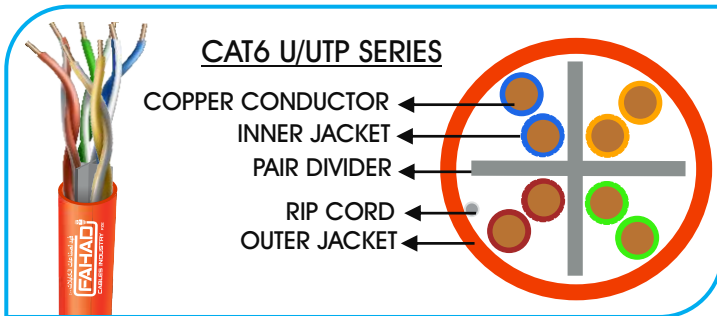

CAT6 U/UTP SERIES

GENERAL SPECIFICATION

Basic Conductor:	Bare Copper
Conductor Size:	23AWG
Number of insulated conductors :	4 twisted pairs
Overall Coverage:	N/L
Outer Jacket:	LSZH
Standard Jacket Color:	Blu x White/Blue, Orange x White/Orange, Green x White/Green, Brown x White/Brown
Standard Surface Marking:	Includes Fahad Cables P/N, cable description, Meter mark and Model Number
Packing:	305m / Box
Model No:	FCI-7401
Item Code:	6x132BLG
Country of Origin:	Made in UAE

CAT6 U/UTP SERIES

GENERAL SPECIFICATION

Basic Conductor:	Bare Copper
Conductor Size:	23AWG
Number of insulated conductors :	4 twisted pairs
Overall Coverage:	N/L
Outer Jacket:	PVC
Standard Jacket Color:	Blue x White/Blue, Orange x White/Orange, Green x White/Green, Brown x White/Brown
Standard Surface Marking:	Includes Fahad Cables P/N, cable description, Meter mark and Model Number
Packing:	305m / Box
Model No:	FCI-7401
Item Code:	6x135BPB
Country of Origin:	Made in UAE

CAT6 U/UTP SERIES

GENERAL SPECIFICATION

Basic Conductor:	Bare Copper
Conductor Size:	23AWG
Number of insulated conductors :	4 twisted pairs
Overall Coverage:	N/L
Outer Jacket:	LSZH
Standard Jacket Color:	Blue x White/Blue, Orange x White/Orange, Green x White/Green, Brown x White/Brown
Standard Surface Marking:	Includes Fahad Cables P/N, cable description, Meter mark and Model Number
Packing:	305m / Box
Model No:	FCI-4016
Item Code:	6x135BLB
Country of Origin:	Made in UAE

CAT6 U/UTP SERIES

GENERAL SPECIFICATION

Basic Conductor:	Bare Copper
Conductor Size:	23AWG
Number of insulated conductors :	4 twisted pairs
Overall Coverage:	N/L
Outer Jacket:	PVC
Standard Jacket Color:	Blue x White/Blue, Orange x White/Orange, Green x White/Green, Brown x White/Brown
Standard Surface Marking:	Includes Fahad Cables P/N, cable description, Meter mark and Model Number
Packing:	305m / Box
Model No:	FCI-7401
Item Code:	6x135BPG
Country of Origin:	Made in UAE