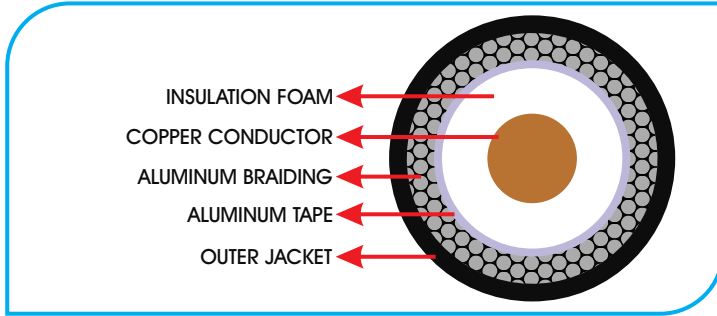

فهد لصناعات الكابلات

COAXIAL CABLE SERIES

-  High speed transmission
-  Pure copper core
-  Flexible body
-  PVC environmental

RG6 COAXIAL CABLE SERIES

GENERAL SPECIFICATION

Inner Conductor :	Material BC dia,mm 1.13
Foil Coverage :	98%
Braid :	material CCS
Braid Coverage :	144*0.16
Dielectric :	Material FPE dia,mm 4.8
Film Foil Type :	Material CCS-Pet
Outer Sheath :	Material PVC dia,mm 7.5
Model No. :	FCI-4201
Products ID :	FCI-R6XSCK