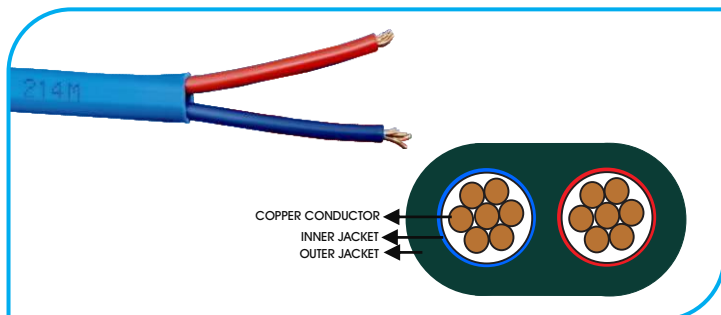

POWER/ELV CABLE SERIES

GENERAL SPECIFICATION

Cable type :	RVV Power Cable
Conductor :	BC 70° New material
Conductor size :	1.5mm² – 2C*7/0.52mm
Jacket :	PVC, PE
Colour :	Grey,Blue,Black
Standard :	BS4737 pvc Insulated cables
Packing :	305m Reel
Model No. :	FCI-4251
Products ID :	FCI-021GCC